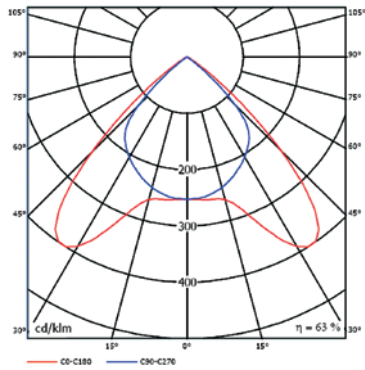

ECOLUXX XLF T5

Louvres fittings

XLF228DPAL

Body:

White painted (RAL 9003) metal sheet

Optic:

DPAL double parabolic louvre DPAL T5 category 2 of highly polished aluminium

Wiring:

ECG high frequency ballast
ECGAD HFB analogue dimmable 1-10 V
ECGDD HFB digital dim

Application:

These light fittings can be used for surface mounting or suspension.

Accessories:

Tube suspension
Cord suspension
Protection grid OM

Versions:

NZ emergency pack
RAL9006 finished in RAL 9006

Note:

Recommended as surface mounted fitting. When the light fittings are suspended, they should be hung by 4 cords or tubes.

	#	W	A	B	C	X	Y	kg
XLF128 (54) DPAL	NZ	1x28 (54)	1213	153	65	900	100	3,0
XLF228 (54) DPAL	NZ	2x28 (54)	1213	238	65	900	150	4,0
XLF135 (49) DPAL	NZ	1x35 (49)	1513	153	65	1200	100	4,0
XLF235 (49) DPAL	NZ	2x35 (49)	1513	238	65	1200	150	5,5

- add to the basic code