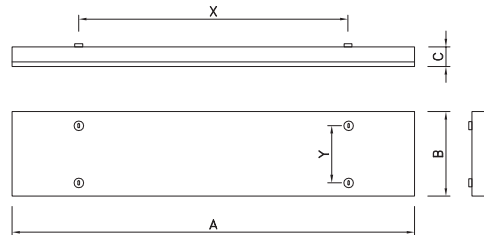

ECOLUXX XLF T5

Louvres fittings

XLF228DPAL