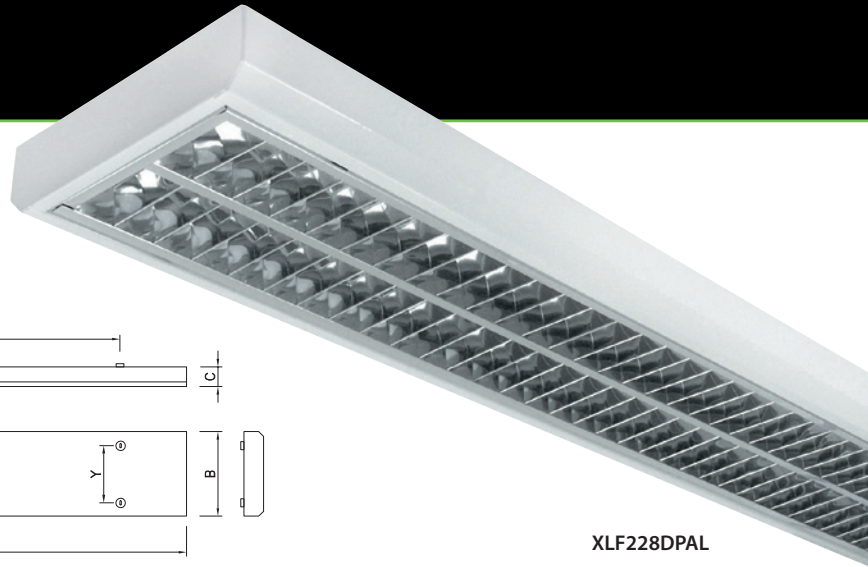

# ECOLUXX XLF T5

## Louvres fittings

XLF228DPAL

### Body:

White painted (RAL 9003) metal sheet

### Optic:

DPAL double parabolic louvre DPAL T5 category 2 of highly polished aluminium