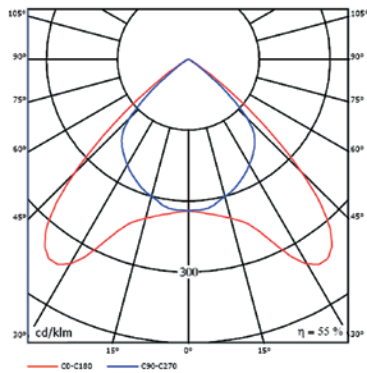

Recessed light fittings for T5 lamps

RLF414DPAL

Body:

White painted (RAL 9003) metal sheet

Optic:

DPAL double parabolic louvre category 2 of highly polished aluminium
 DPMAT double parabolic louvre category 2 of mat aluminium