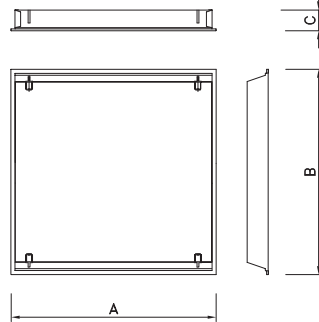

Recessed light fittings for T5 lamps

RLF414DPAL

Body:

White painted (RAL 9003) metal sheet

Optic:

DPAL double parabolic louvre category 2 of highly polished aluminium
 DPMAT double parabolic louvre category 2 of mat aluminium

Wiring:

ECG high frequency ballast (standard)
 ECGAD HFB analogue dimmable 1-10V
 ECGDD HFB digital dimmable

Application:

Recessed light fitting for installation into false ceiling with visible supporting structure (600x600 / 625x625 modules) or gypsum plasterboard type ceiling. These fittings are recommended for offices, for lighting areas with high requirements for light and glare control.